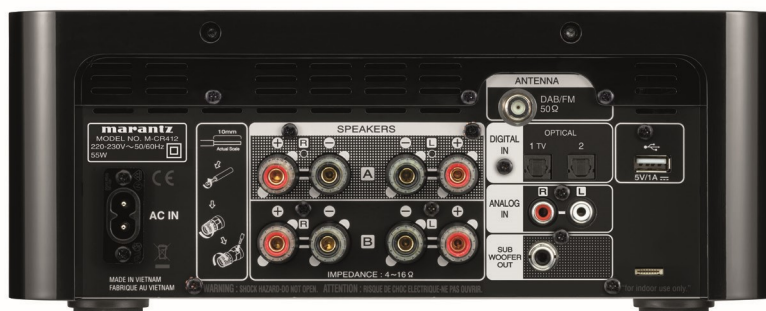

MELODY (M-CR412) TRUE HI-FI CD SYSTEM

Design and specifications are subject to change by Marantz without notice.

FEATURES	MELODY (M-CR412)
High quality power output	2x 60 W or 4x 30 W
Bi-Amping / Parallel BTL mode	• / -
CD Compatibility: CD / CD-R/RW / WMA / MP3 / AAC	• / • / • / • / •
Tuner: DAB / DAB+ / FM (RDS)	• / • / •
Rear USB	•
Speaker A / B	• (Individual volume)
Powered multi-room for one extra room	•
Digital Optical in / Analogue in	2 / 1
Analogue out	Fixed & Variable
Subwoofer Pre-out	•
Headphone Output	•
High Grade Audio Components	•
Tone Control: Bass / Treble / Balance	• / • / •
Display	FI 2-line
Illuminated front	pure white + off mode
Clock / Sleep Timer	• / •
Programmable Timer: Once / Daily	• / •
SPECIFICATIONS	
AUDIO SECTION	
Power Output (6 ohm, 1kHz)	60 W / 30 W
Number of channels	2 / 4
Freq. Response (Analogue In)	5Hz - 40kHz
Signal to Noise Ratio	90dB
Total Harmonic Distortion	0.1 %
DAB+ SECTION	
Receiving Range (Band III)	•
Signal to Noise Ratio DAB (Mono/Stereo)	95dB
Frequency response DAB	20Hz - 20 kHz
Stereo Separation DAB	90dB
TUNER SECTION FM	
Frequency Range FM	87.5 - 108 MHz
Signal to Noise Ratio (Mono/Stereo) FM	70/70dB
Total Harmonic Distortion (Mono/Stereo) FM	0.3/0.4%

GENERAL			
Available colors			Black / Silver-Gold
Power Consumption			55 W
Standby Consumption			0.3 W
Auto Power off			•
Detachable Power Cable			•
Remote Control			RC015CR
DAB Antenna included			•
Maximum Dimensions (W x D x H)			280 x 303 x 111 mm
Weight			3.4 kg
EAN			
EU	MCR412/N1B	4951035069936	Black
	MCR412/N1SG	4951035069943	Silver-Gold
UK	MCR412/T1B	4951095071108	Black
	MCR412/T1SG	4951095071115	Silver-Gold