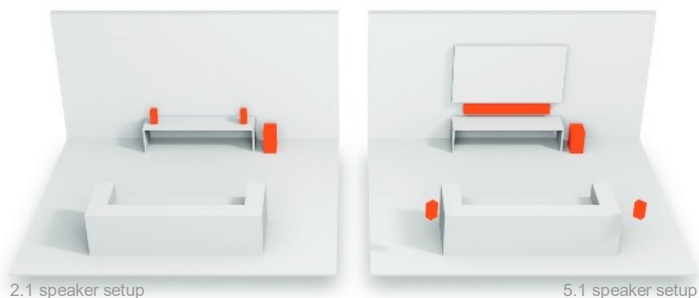

HEOS SUBWOOFER

BOOST THE BASS.

The HEOS Subwoofer adds seismic bass to all your sound - wirelessly. With its powerful amplification and optimised drivers, this wireless subwoofer works with the entire HEOS range, from any HEOS speaker to HEOS Bar, HEOS AVR, HEOS Amp and HEOS Link.

2.1 speaker setup

5.1 speaker setup

ALWAYS
A PERFECT MATCH.

You can combine the HEOS Subwoofer with another wireless HEOS speaker to give your sound more depth. Alternatively, you can pair it with the HEOS Bar and two HEOS speakers as rear channels. You'll get a fully wireless 5.1 cinema surround sound experience.

CLEAR AND DISTINCT BASS.

Two custom-made 5-1/4inch drive units in combination with sophisticated class D amplification deliver clean and clear, yet punchy bass. The proprietary DSP algorithms of the HEOS Subwoofer provide optimised low frequency response across the entire dynamic range. Within the HEOS App, you will find advanced settings for different configurations, like the dialogue enhancer and night mode features, which are integrated in the HEOS Bar. If used together, this wireless subwoofer automatically adapts to your settings.

PERFECT SOUND MADE SIMPLE.

Setup of the HEOS Subwoofer takes a matter of minutes. Simply connect it to your home network and any other HEOS devices and you can experience dramatic bass instantly. Control all your sound via the HEOS App. It's really as simple as that.