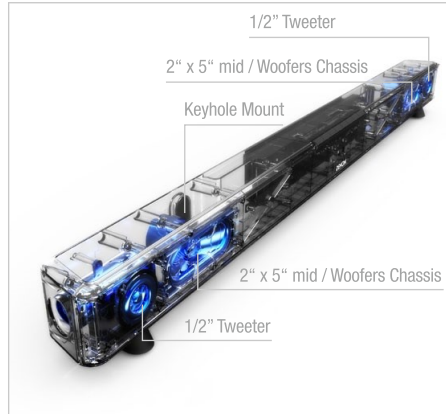

Bluetooth Wireless Streaming

The Bluetooth wireless input enables audio to be streamed from compatible Bluetooth enabled devices such as smartphones, tablets or computers (with Bluetooth A2DP capability).

Multiple Digital and Analogue Inputs

A wide range of connectivity options, including optical and coaxial digital and analogue inputs, allows older model TVs and set top boxes, as well as DVD / CD players and other portable music players, to be connected to the DHT-S514.

Dolby Digital and DTS Decoding

Denon Virtual Surround mode delivers home cinema surround sound simulation with Dolby Digital and DTS decoding from Blu-ray, DVD, DVB and other surround encoded media. Advanced psychoacoustic algorithms realistically simulate a multi-channel home theater surround sound speaker system.

Selectable Listening Modes & Night Mode

As well as Virtual Surround mode, three selectable custom sound modes enhance playback of Movie soundtracks or Music content. Dialogue mode delivers clear hi-fidelity sound with no acoustic enhancements. Additionally, Night Mode lets you enjoy hi-fidelity sound without sudden high jumps in volume, so you can watch TV late into the night without disturbing other household members.