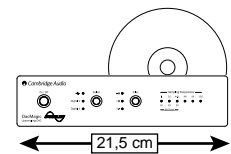

840C Upsampling CD Player 384kHz, 24-bit dual differential AD1955 DACs Balanced outputs Slimline navigator Azur remote handset **1399.00**

Azur Phono Pre Amplifiers / DA Converter

DacMagic Upsampling rates 32kHz-96kHz, Digital-to-Analogue converter with 2 x digital S/PDIF (both Toslink and electrical) 1 x USB, Digital outputs: 1 x Toslink & electrical, Analogue outputs 1 x unbalanced RCA, 2 x XLR balanced -**HiFi Choice Product Of The Year!** **399.00**

540P Moving magnet (MM) phono stage **85.00**

640P Moving coil (MC) and moving magnet (MM) phono stages, defeatable subsonic filter **150.00**

Azur AV surround receivers

540R v3 (black only) RDS 6.1 audio video receiver, 80w per channel, 8 Ohms (all channels) HDMI switching: 2 in 1 out Crystal CS42518 Multi-DAC RS232 controllable, IR inputs On screen display, with advanced bass management FM RDS/AM tuner, 30 station presets, RDS Slimline navigator Azur remote handset. **745.00**

NIEUW!
650R 5.1, 6.1 or 7.1 HDMI audio video receiver, RS232, DTS HD, HDMI 1.3c switching (3 inputs, 1 outputs) 100w per channel, CAMCAS,in 5.1 bi-amping in 5.1, 8 Ohms (all channels driven, stereo: 2 x 120 watt) Analogue video up-conversion On screen display on all outputs, 24/192 capable DACs Incognito compatible multi-room outputs Slimline navigator Azur remote handset. **December 2009** **1599.00**