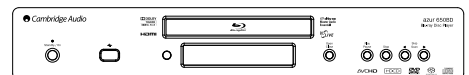

DVD Player & Azur Blu-ray en DVD Player

DVD99 Universal DVD player with **USB**, HDMI/ DVI-D upscaling 1080p output with DiVX 3.11, 4,5, Pro and XVID + playback **SACD**, 6-channel DVD-Audio NTSC and PAL progressive scan 24-Bit/192kHz six channel Crystal DAC Full remote control **299.00**

540Dv2 Premium audiophile DVD player HDMI/ DVI-D output with DiVX playback NTSC and PAL progressive scan 24- Bit/192kHz six channel Crystal DAC Full remote control over Azur Amplifiers. **395.00**

NIEUW!

650BD Premium audiophile **Profile 2.0 Blu-Ray/DVD/SACD/DVD-A/HDCD** player with HDMI 1.3c, 2 x USB 2.0 output, SPDIF and Toslink optical, internal memory up to 1Gb, upscaling up to 1080p, 24- Bit/192kHz Crystal DACs for superior audio, 7.1 analogue, full remote control over Azur Amplifiers. Videodecoding: MPEG2, MPEG2 HD, MPEG4, MPEG4 AVC, VC-1, XviD, WMV, WMV HD, VCD, AVCHD, MPEG ISO, JPEG, JPEG HD. Audio decoding: DTS HD Master Audio, DTS HD, DTS Dolby True HD, Dolby Dig Plus, Dolby LPCM, WMA, WMA Pro, MP3. Thd: < 0.008% @ 1kHz. **December 2009 -Black only** **799.00**

iPod dock

iD10 True audioperformance RCA/phono outs Fully buffered audio outputs USB - Remote control Charging. **79.00**

iD50 As iD10 compatible with Azur iPod commands, audiophile buffered outputs, gold plated connections, buffered video output **175.00**

Alle Azur modellen zijn in zwart en zilver leverbaar, **de 650BD: uitsluitend in zwart**

In Wall / In Ceiling & outdoor luidsprekers

ES10 Weatherproof luidspreker in white finish. perfect for music during barbecues and swimmingpools **pair: 110.00**

ES20 5.5" weatherproof luidspreker in white finish. **pair: 225.00**

ES30 6.25" weatherproof luidspreker in white finish. **pair: 299.00**