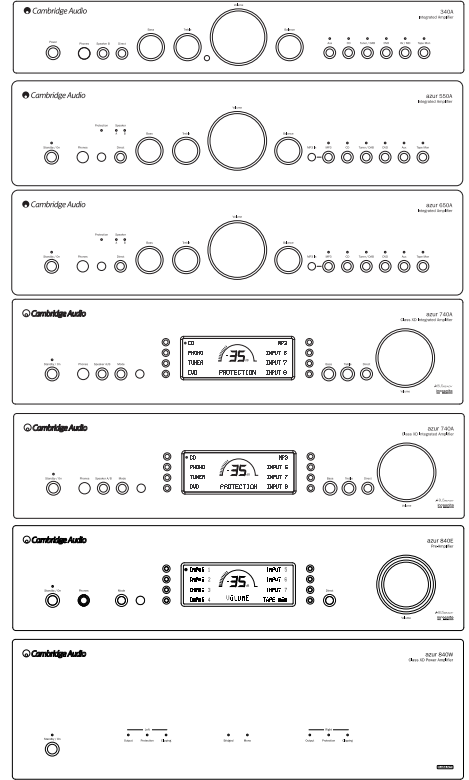

840C Upsampling CD Player 384kHz, 24-bit dual differential AD1955 DACs Balanced outputs Slimline navigator Azur remote handset **1399.00**

Azur Phono Pre Amplifiers / DA Converter

DacMagic Upsampling rates 32kHz-96kHz, Digital-to-Analogue converter with 2 x digital S/PDIF (both Toslink and electrical) 1 x USB, Digital outputs: 1 x Toslink & electrical, Analogue outputs 1 x unbalanced RCA, 2 x XLR balanced -**HiFi Choice Product Of The Year!** **399.00**

540P Moving magnet (MM) phono stage **85.00**

640P Moving coil (MC) and moving magnet (MM) phono stages, defeatable subsonic filter **150.00**

Azur AV surround receivers

540R v3 (black only) RDS 6.1 audio video receiver, 80w per channel, 8 Ohms (all channels) HDMI switching: 2 in 1 out Crystal CS42518 Multi-DAC RS232 controllable, IR inputs On screen display, with advanced bass management FM RDS/AM tuner, 30 station presets, RDS Slimline navigator Azur remote handset. **745.00**

NIEUW!
650R 5.1, 6.1 or 7.1 HDMI audio video receiver, RS232, DTS HD, HDMI 1.3c switching (3 inputs, 1 outputs) 100w per channel, CAMCAS,in 5.1 bi-amping in 5.1, 8 Ohms (all channels driven, stereo: 2 x 120 watt) Analogue video up-conversion On screen display on all outputs, 24/192 capable DACs Incognito compatible multi-room outputs Slimline navigator Azur remote handset. **December 2009** **1599.00**