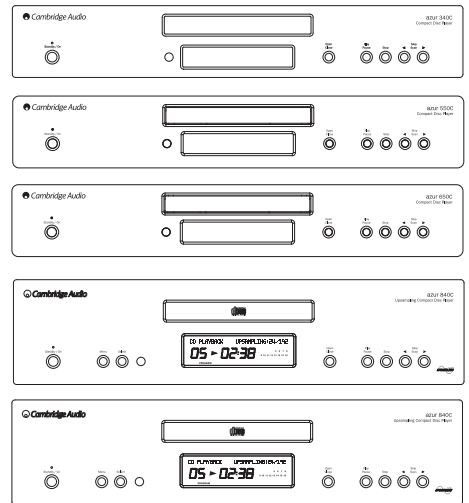

840C Upsampling CD Player 384kHz, 24-bit dual differential AD1955 DACs Balanced outputs Slimline navigator Azur remote handset **1399.00**

Azur Phono Pre Amplifiers / DA Converter

DacMagic Upsampling rates 32kHz-96kHz, Digital-to-Analogue converter with 2 x digital S/PDIF (both Toslink and electrical) 1 x USB, Digital outputs: 1 x Toslink & electrical, Analogue outputs 1 x unbalanced RCA, 2 x XLR balanced -**HiFi Choice Product Of The Year!** **399.00**

540P Moving magnet (MM) phono stage **85.00**

640P Moving coil (MC) and moving magnet (MM) phono stages, defeatable subsonic filter **150.00**

Azur AV surround receivers

540R v3 (black only) RDS 6.1 audio video receiver, 80w per channel, 8 Ohms (all channels) HDMI switching: 2 in 1 out Crystal CS42518 Multi-DAC RS232 controllable, IR inputs On screen display, with advanced bass management FM RDS/AM tuner, 30 station presets, RDS Slimline navigator Azur remote handset. **745.00**

NIEUW!
650R 5.1, 6.1 or 7.1 HDMI audio video receiver, RS232, DTS HD, HDMI 1.3c switching (3 inputs, 1 outputs) 100w per channel, CAMCAS,in 5.1 bi-amping in 5.1, 8 Ohms (all channels driven, stereo: 2 x 120 watt) Analogue video up-conversion On screen display on all outputs, 24/192 capable DACs Incognito compatible multi-room outputs Slimline navigator Azur remote handset. **December 2009** **1599.00**