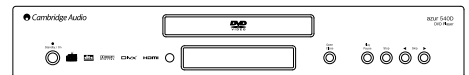

DVD Player & Azur Blu-ray en DVD Player

DVD99 Universal DVD player with **USB**, HDMI/ DVI-D upscaling 1080p output with DiVX 3.11, 4,5, Pro and XVID + playback **SACD**, 6-channel DVD-Audio NTSC and PAL progressive scan 24-Bit/192kHz six channel Crystal DAC Full remote control **299.00**

540Dv2 Premium audiophile DVD player HDMI/ DVI-D output with DiVX playback NTSC and PAL progressive scan 24- Bit/192kHz six channel Crystal DAC Full remote control over Azur Amplifiers. **395.00**

NIEUW!

650BD Premium audiophile **Profile 2.0 Blu-Ray/DVD/SACD/DVD-A/HDCD** player with HDMI 1.3c, 2 x USB 2.0 output, SPDIF and Toslink optical, internal memory up to 1Gb, upscaling up to 1080p, 24- Bit/192kHz Crystal DACs for superior audio, 7.1 analogue, full remote control over Azur Amplifiers. Videodecoding: MPEG2, MPEG2 HD, MPEG4, MPEG4 AVC, VC-1, XviD, WMV, WMV HD, VCD, AVCHD, MPEG ISO, JPEG, JPEG HD. Audio decoding: DTS HD Master Audio, DTS HD, DTS Dolby True HD, Dolby Dig Plus, Dolby LPCM, WMA, WMA Pro, MP3. Thd: < 0.008% @ 1kHz. **December 2009 -Black only** **799.00**

iPod dock

iD10 True audioperformance RCA/phono outs Fully buffered audio outputs USB - Remote control Charging. **79.00**

iD50 As iD10 compatible with Azur iPod commands, audiophile buffered outputs, gold plated connections, buffered video output **175.00**

Alle Azur modellen zijn in zwart en zilver leverbaar, **de 650BD: uitsluitend in zwart**

In Wall / In Ceiling & outdoor luidsprekers

ES10 Weatherproof luidspreker in white finish. perfect for music during barbecues and swimmingpools **pair: 110.00**

ES20 5.5" weatherproof luidspreker in white finish. **pair: 225.00**

ES30 6.25" weatherproof luidspreker in white finish. **pair: 299.00**