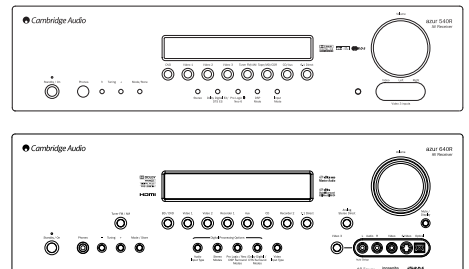

840C Upsampling CD Player 384kHz, 24-bit dual differential AD1955 DACs Balanced outputs Slimline navigator Azur remote handset **1399.00**

Azur Phono Pre Amplifiers / DA Converter

DacMagic Upsampling rates 32kHz-96kHz, Digital-to-Analogue converter with 2 x digital S/PDIF (both Toslink and electrical) 1 x USB, Digital outputs: 1 x Toslink & electrical, Analogue outputs 1 x unbalanced RCA, 2 x XLR balanced -**HiFi Choice Product Of The Year!** **399.00**

540P Moving magnet (MM) phono stage **85.00**

640P Moving coil (MC) and moving magnet (MM) phono stages, defeatable subsonic filter **150.00**

Azur AV surround receivers

540R v3 (black only) RDS 6.1 audio video receiver, 80w per channel, 8 Ohms (all channels) HDMI switching: 2 in 1 out Crystal CS42518 Multi-DAC RS232 controllable, IR inputs On screen display, with advanced bass management FM RDS/AM tuner, 30 station presets, RDS Slimline navigator Azur remote handset. **745.00**

NIEUW!
650R 5.1, 6.1 or 7.1 HDMI audio video receiver, RS232, DTS HD, HDMI 1.3c switching (3 inputs, 1 outputs) 100w per channel, CAMCAS,in 5.1 bi-amping in 5.1, 8 Ohms (all channels driven, stereo: 2 x 120 watt) Analogue video up-conversion On screen display on all outputs, 24/192 capable DACs Incognito compatible multi-room outputs Slimline navigator Azur remote handset. **December 2009** **1599.00**