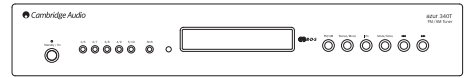

DVD Player & Azur Blu-ray en DVD Player

DVD99 Universal DVD player with **USB**, HDMI/ DVI-D upscaling 1080p output with DiVX 3.11, 4,5, Pro and XVID + playback **SACD**, 6-channel DVD-Audio NTSC and PAL progressive scan 24-Bit/192kHz six channel Crystal DAC Full remote control **299.00**

540Dv2 Premium audiophile DVD player HDMI/ DVI-D output with DiVX playback NTSC and PAL progressive scan 24- Bit/192kHz six channel Crystal DAC Full remote control over Azur Amplifiers. **395.00**

NIEUW!

650BD Premium audiophile **Profile 2.0 Blu-Ray/DVD/SACD/DVD-A/HDCD** player with HDMI 1.3c, 2 x USB 2.0 output, SPDIF and Toslink optical, internal memory up to 1Gb, upscaling up to 1080p, 24- Bit/192kHz Crystal DACs for superior audio, 7.1 analogue, full remote control over Azur Amplifiers. Videodecoding: MPEG2, MPEG2 HD, MPEG4, MPEG4 AVC, VC-1, XviD, WMV, WMV HD, VCD, AVCHD, MPEG ISO, JPEG, JPEG HD. Audio decoding: DTS HD Master Audio, DTS HD, DTS Dolby True HD, Dolby Dig Plus, Dolby LPCM, WMA, WMA Pro, MP3. Thd: < 0.008% @ 1kHz. **December 2009 -Black only** **799.00**

iPod dock

iD10 True audioperformance RCA/phono outs Fully buffered audio outputs USB - Remote control Charging. **79.00**

iD50 As iD10 compatible with Azur iPod commands, audiophile buffered outputs, gold plated connections, buffered video output **175.00**

Alle Azur modellen zijn in zwart en zilver leverbaar, **de 650BD: uitsluitend in zwart**

In Wall / In Ceiling & outdoor luidsprekers

ES10 Weatherproof luidspreker in white finish. perfect for music during barbecues and swimmingpools **pair: 110.00**

ES20 5.5" weatherproof luidspreker in white finish. **pair: 225.00**

ES30 6.25" weatherproof luidspreker in white finish. **pair: 299.00**