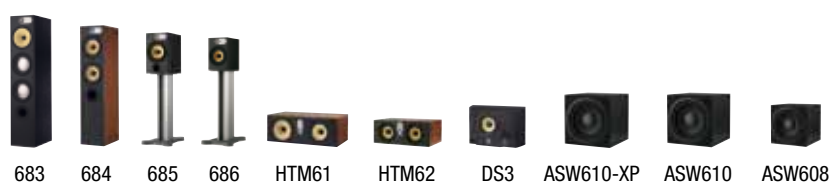

600 Series

Bowers & Wilkins

Pricelist valid from 01-03-2012

item	model	description	finish	retail price per piece incl. VAT
Main	683	3-way, bass flow port	Black Ash, Red Cherry	€ 700,00
	684	2.5-way, bass flow port	Black Ash, Red Cherry	€ 500,00
	685	2-way, bass flow port, incl. wall-mount bracket	Black Ash, Red Cherry, White	€ 300,00 *
	686	2-way, bass flow port, incl. wall-mount bracket	Black Ash, Red Cherry, White	€ 225,00 *
Centre	HTM61	3-way, bass flow port	Black Ash, Red Cherry	€ 600,00
	HTM62	2-way, bass flow port	Black Ash, Red Cherry	€ 400,00
Surround	DS3	2-way dipole / monopole	Black	€ 400,00 *
Subwoofer	ASW610-XP	Active, 500W Class D amplifier, 10" subwoofer	Soft Touch Black	€ 1.000,00
	ASW610	Active, 200W Class D amplifier, 10" subwoofer	Soft Touch Black	€ 600,00
	ASW608	Active, 200W Class D amplifier, 8" subwoofer	Soft Touch Black, White	€ 450,00

* only to order per 2 pieces.

price/piece