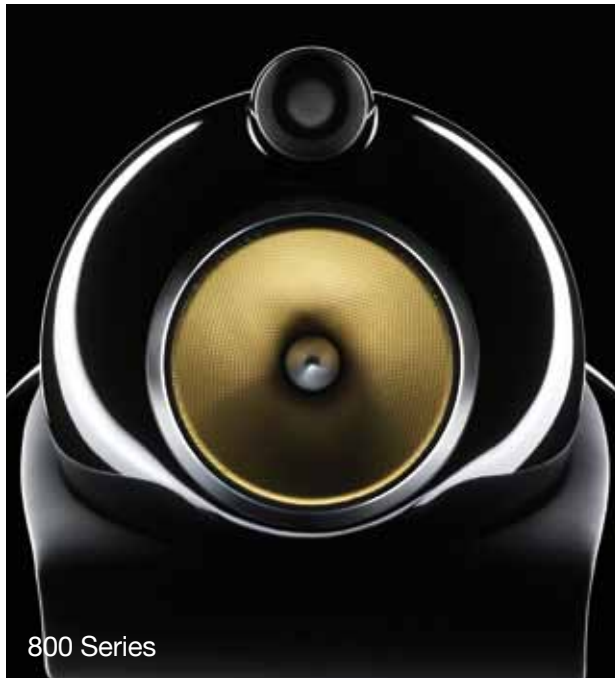

VM Series

New media